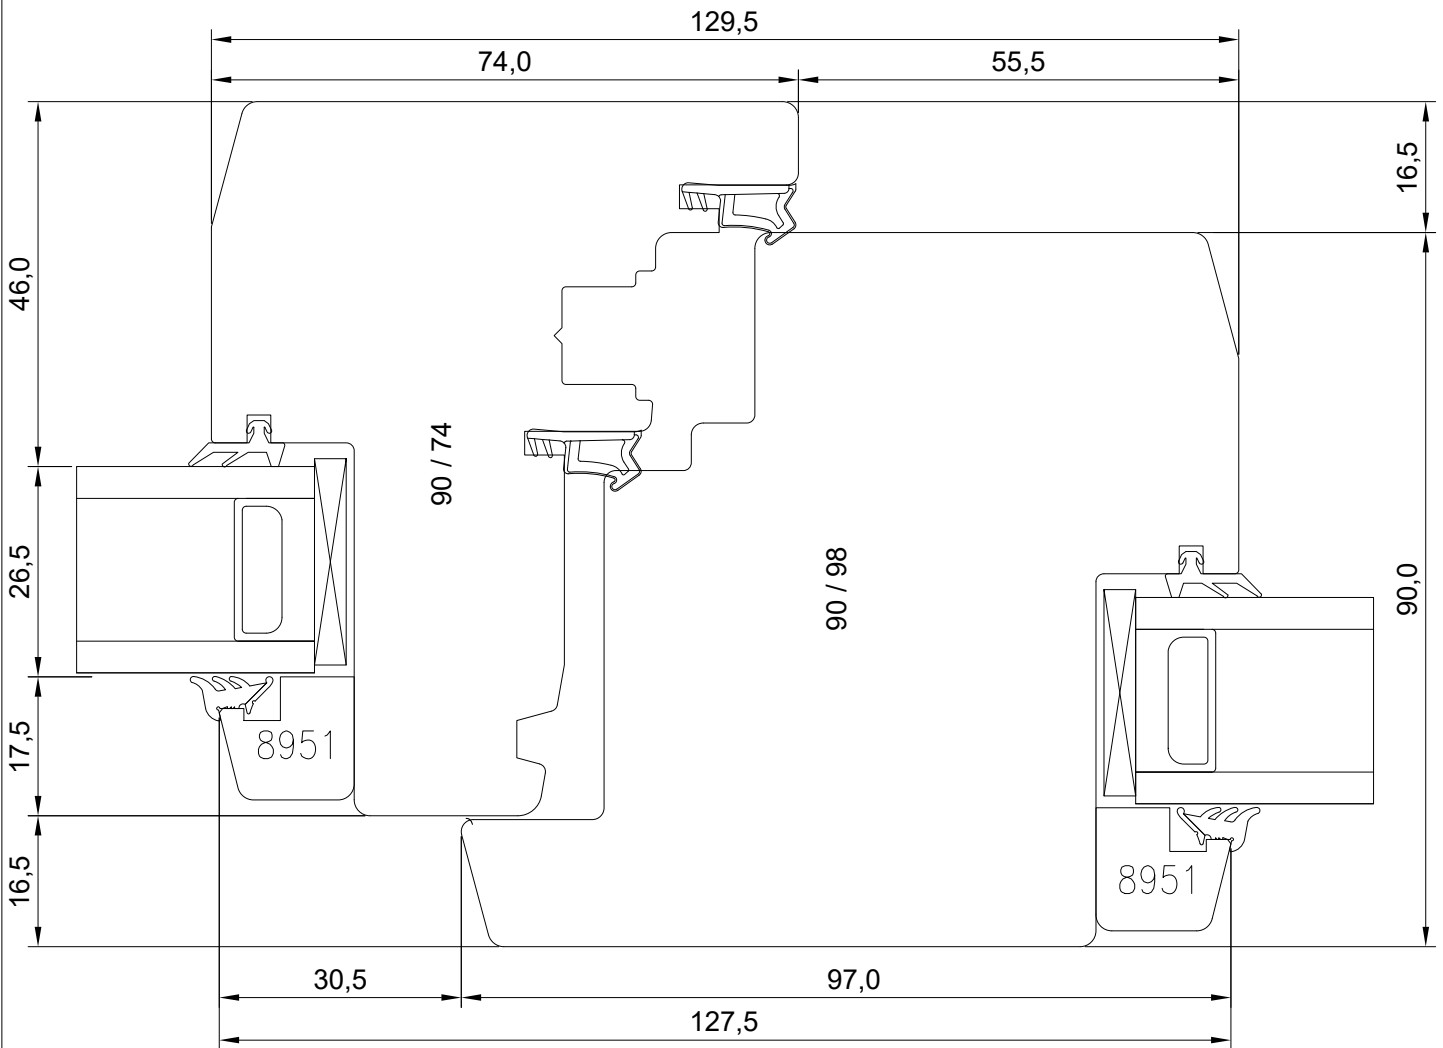

Manufacturer has reserved the right to make changes!

Mäo, J ärvamaa 72751
Tel. 384 8900
E-post: viking@viking.ee
www.viking.ee

DK22 2-GLAZED WOODEN WINDOW VERTICAL MIDDLE JUNCTION OF DOUBLE SASH

JOONISE NR: