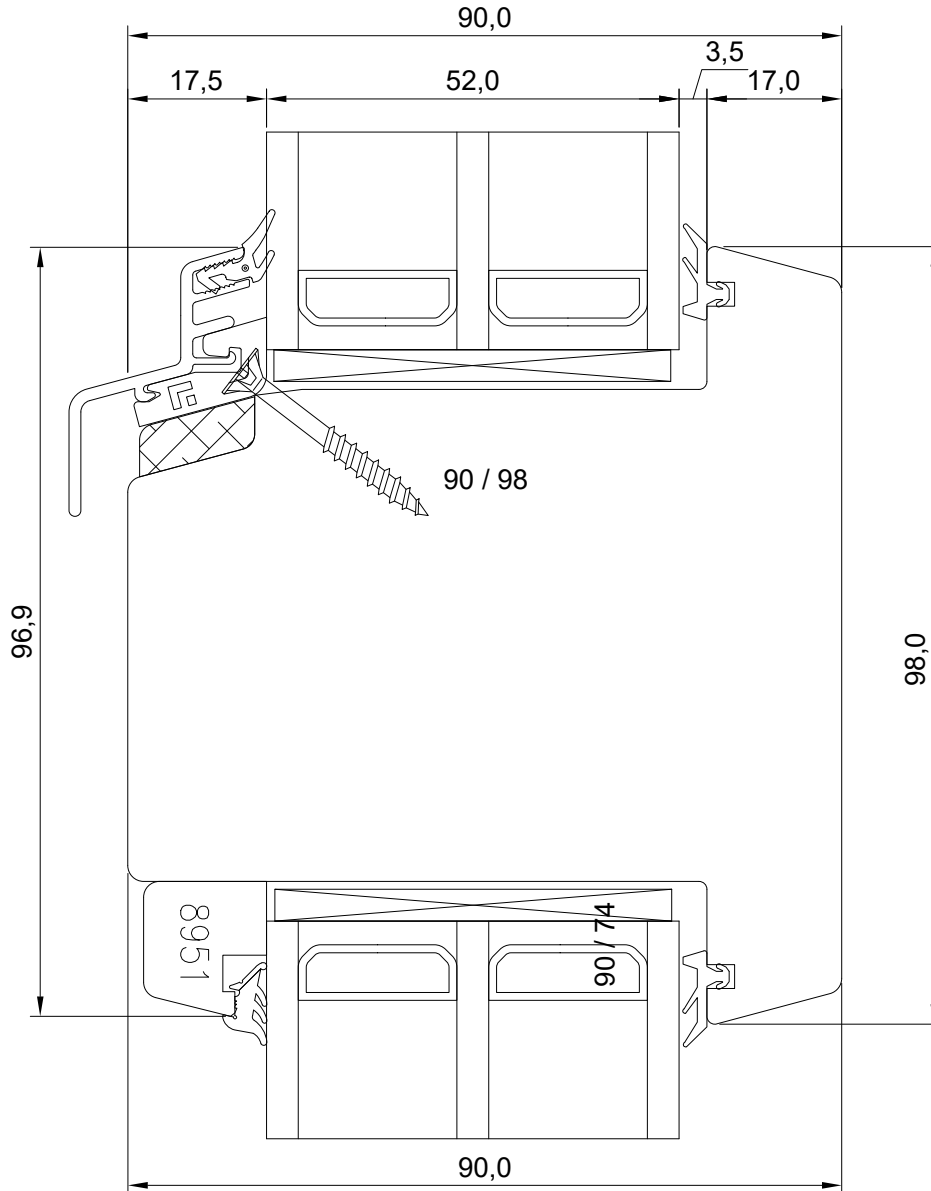

Mäo, J ärvamaa 72751
Tel. 384 8900
E-post: viking@viking.ee
www.viking.ee

DK22 3-GLAZED WOODEN WINDOW TRANSOM WITH FIXED LIGHTS

JOONISE NR:

DK22.3.2.10

KUUPÄEV:	30.11.21	VJ
VERSION A:	22.11.22	VJ
VERSION B:		

MÕÕTKAVA: 1:1

TOOTJA JÄTAB ENDALE
ÕIGUSE TEHA MUUDATUSI!

Manufacturer has reserved the right to make changes!