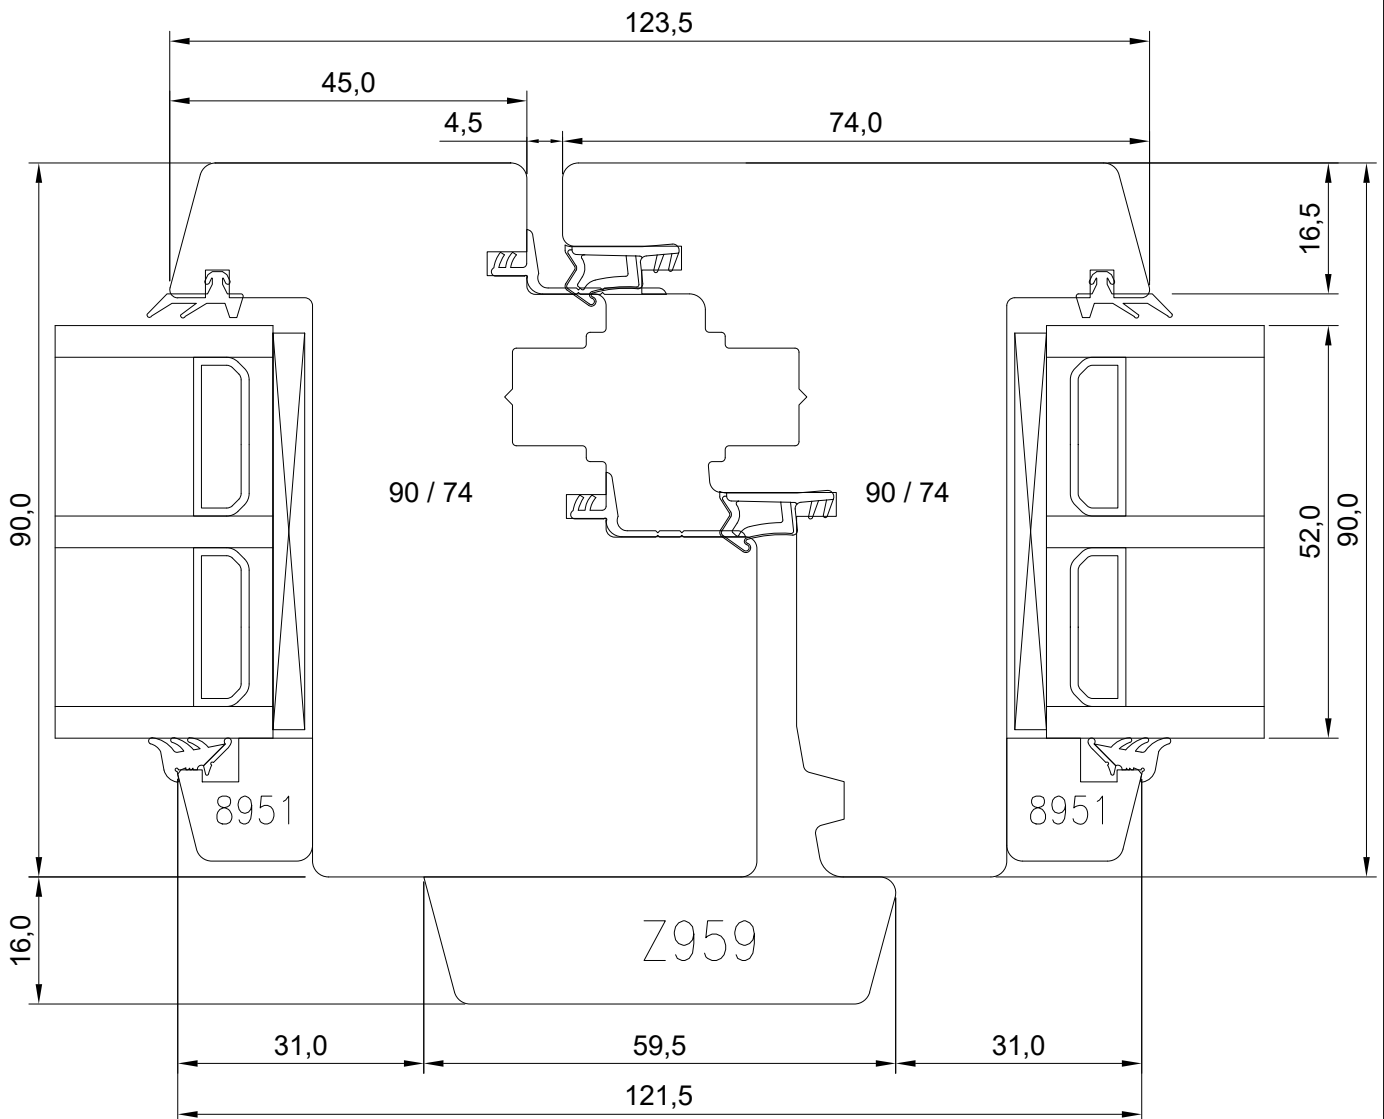

Mäo, J ärvamaa 72751
Tel. 384 8900
E-post: viking@viking.ee
www.viking.ee

DK22 3-GLAZED WOODEN WINDOW VERTICAL MIDDLE JUNCTION OF DOUBLE SASH

JOONISE NR:

DK22.3.2.14

KUUPÄEV: 30.11.21 VJ

MÕÕTKAVA: 1:1

VERSIOON A:

TOOTJA JÄTAB ENDALE
ÕIGUSE TEHA MUUDATUSI!

VERSIOON B:

Manufacturer has reserved the right to make changes!